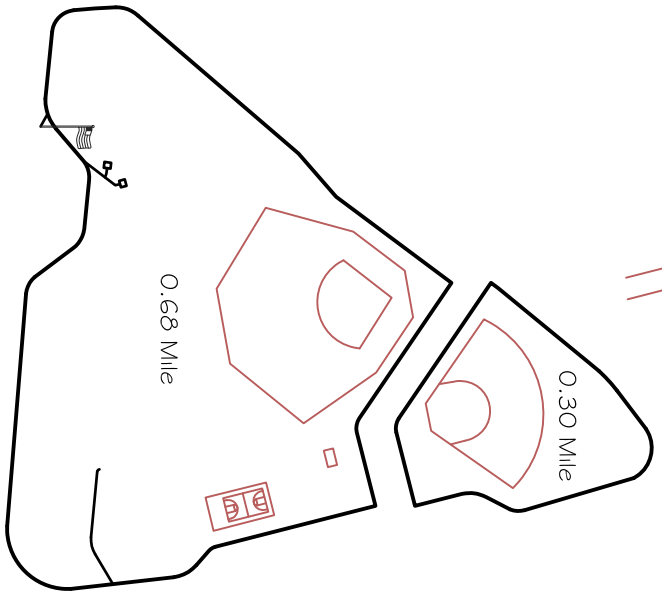

Bellefontaine
Joint Recreation District

Bluejacket Park
Walking Track