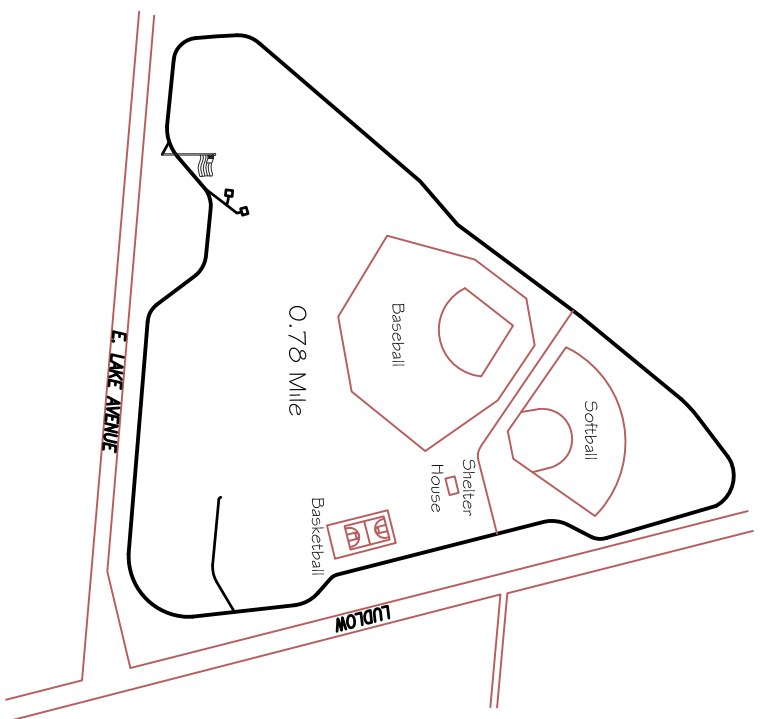

Bellefontaine
Joint Recreation District

Bluejacket Park
Walking Track