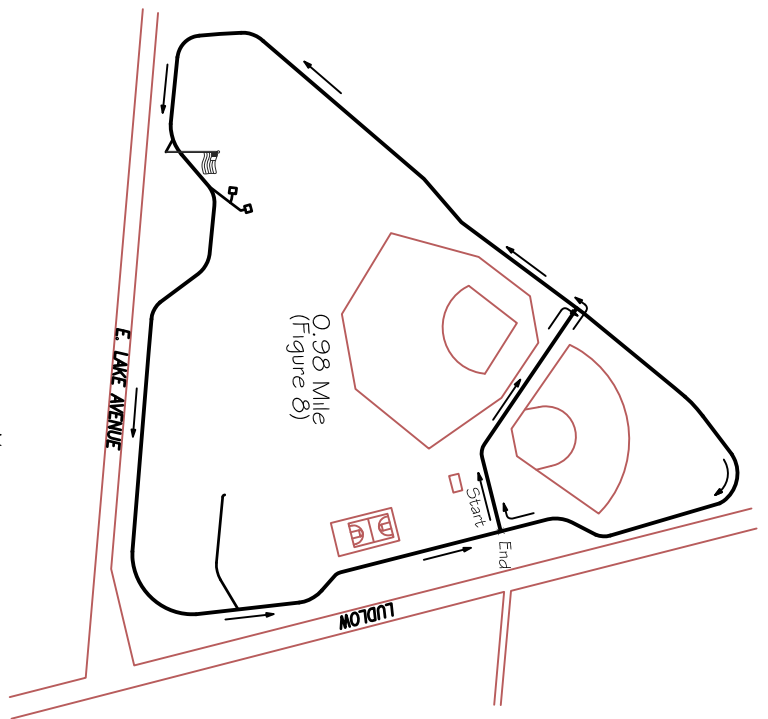

Bellefontaine
Joint Recreation District

Bluejacket Park
Walking Track